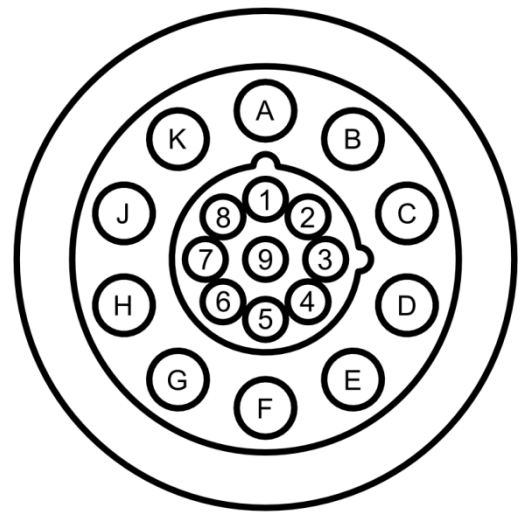

3T-10F9-CP

Face View

Rear View

Maximum			
	Current	Voltage	Wire size
#16	12A	500V	14 AWG

No.	Description	Wire/ Fiber	Current/ Frequency	Voltage/ Mode	No.	Description	Wire/ Fiber	Current/ Frequency	Voltage/ Mode
A					7				
B					8				
C					9				
D									
E									
F									
G									
H									
J									
K									
1									
2									
3									
4									
5									
6									