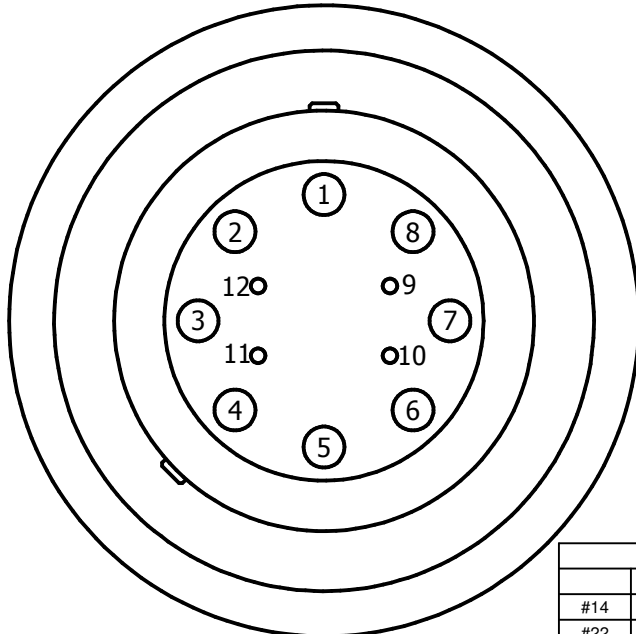

## PIN CONFIGURATION AND WIRING DATA SHEET

3T Cable Plug

8-14 &amp; 4-22

3T-PIS-12

FACE VIEW

 REAR VIEW  
(INSERT)

MAXIMUM			
	CURRENT	VOLTAGE	WIRE SIZE
#14	15A	3600 V	14 AWG
#22	2A	500 V	22 AWG

Letters designate fiber connections

NO.	DESCRIPTION	WIRE/ FIBER	CURRENT/ FREQUENCY	VOLTAGE/ MODE	NO.	DESCRIPTION	WIRE/ FIBER	CURRENT/ FREQUENCY	VOLTAGE/ MODE
1									
2									
3									
4									
5									
6									
7									
8									
9									
10									
11									
12									