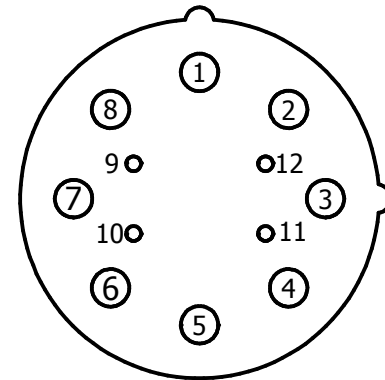

## PIN CONFIGURATION AND WIRING DATA SHEET

3T Cable Plug

8-14 &amp; 4-22

3T-PIS-12

FACE VIEW

 REAR VIEW  
(INSERT)

MAXIMUM			
	CURRENT	VOLTAGE	WIRE SIZE
#14	15A	3600 V	14 AWG
#22	2A	500 V	22 AWG

Letters designate fiber connections

NO.	DESCRIPTION	WIRE/ FIBER	CURRENT/ FREQUENCY	VOLTAGE/ MODE	NO.	DESCRIPTION	WIRE/ FIBER	CURRENT/ FREQUENCY	VOLTAGE/ MODE
1									
2									
3									
4									
5									
6									
7									
8									
9									
10									
11									
12									