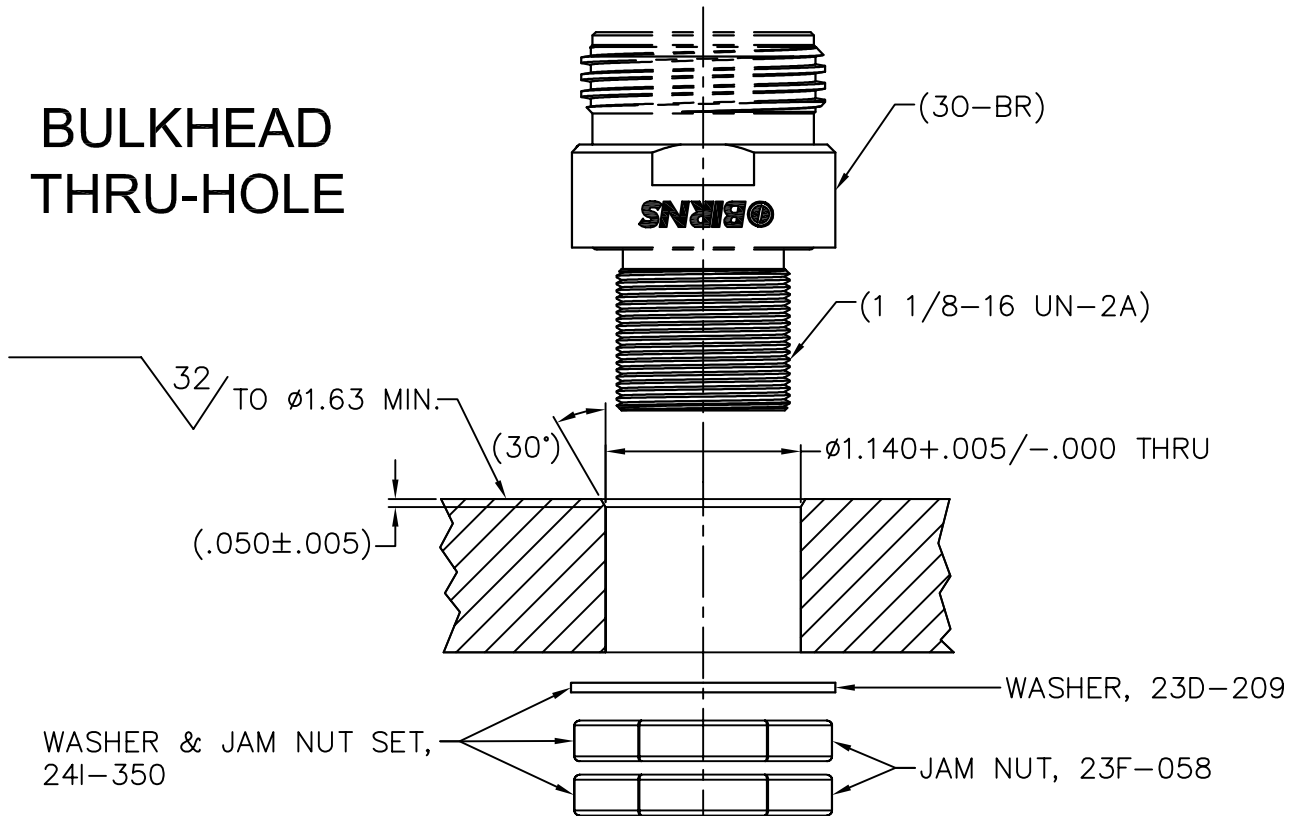

40-400-002-02

MILLENNIUM
SERIES

30-BR

RECOMMENDED MOUNTING CONFIGURATIONS

30-BR

BULKHEAD
THRU-HOLE

1720 Fiske Place Oxnard, California 93033-1863
Phone: (805) 487-5393 FAX: (805) 487-0427 Email: service@birns.com
www.birns.com