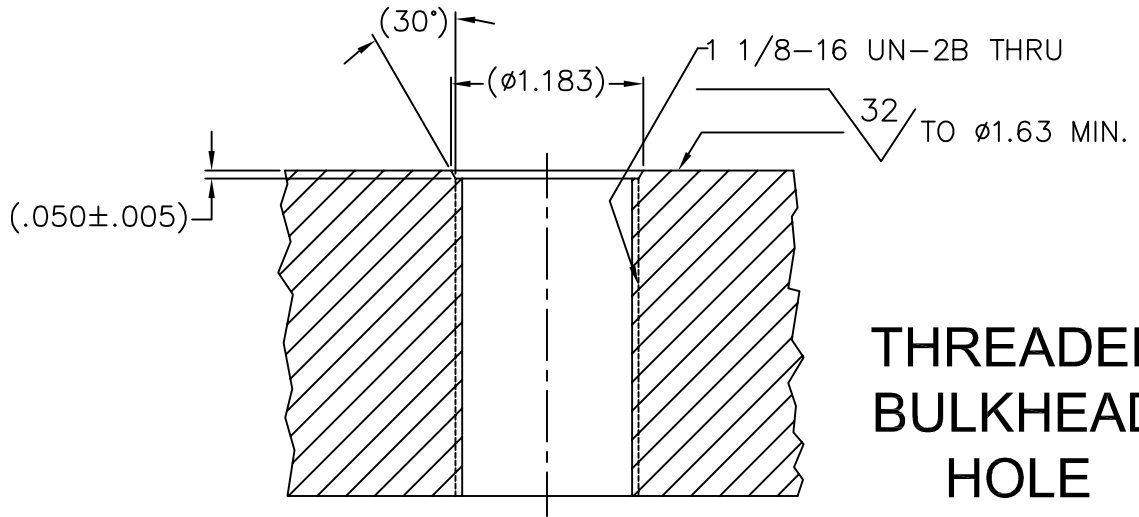

40-400-002-02

MILLENNIUM
SERIES

30-BR

RECOMMENDED MOUNTING CONFIGURATIONS

30-BR

BULKHEAD
THRU-HOLE

1720 Fiske Place Oxnard, California 93033-1863
Phone: (805) 487-5393 FAX: (805) 487-0427 Email: service@birns.com
www.birns.com