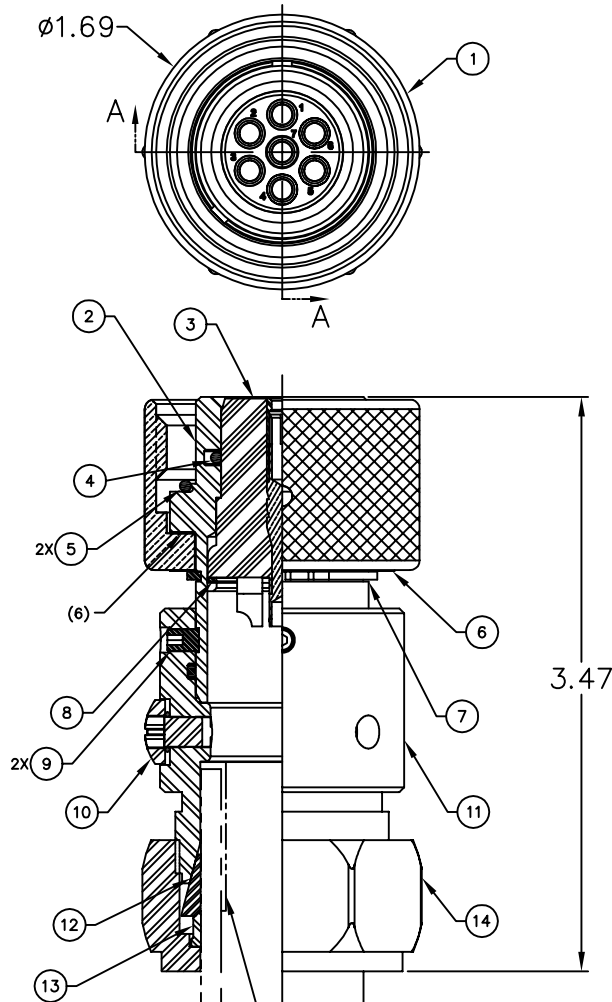

40-404-002-00

MILLENNIUM  
SERIES

30-CP-OF

30-CP-OF

(INSERT, TYGON TUBING, 1.0")

(TYGON TUBING, CLEAR, 1" O.D.)

SECTION A - A

1	24K-206	NUT, 1" TUBE O.D.	316 S.S.	14	
1	24K-306	BACK FERRULE, 1" TUBE O.D.	316 S.S.	13	
1	24K-406	FRONT FERRULE, 1" TUBE O.D.	316 S.S.	12	
1	24K-140	ADAPTER, 30-CP-OF	316 S.S.	11	
1	23B-068	SEELSCREW, 10-32 X 1/4 LG	18-8 S.S.	10	
2	23B-103	SET SCREW, 6-32 X 3/16 LG	316 S.S.	9	
1	56B-008	RETAINING RING, SPIROLOX UR-87-S	302 S.S.	8	
1	56B-082	RETAINING RING, TRUARC 5100-106-H	S.S.	7	
2	23D-104	WASHER, 1.38 X 1.073 X .005	316 S.S.	6	
2	59A-101	O-RING, 2-024	BUNA 70	5	
1	59A-093	O-RING, 2-018	BUNA 70	4	
1	30-PIS	SOCKET INSERT ASSEMBLY	GRE E-484	3	
1	24E-187	SHELL, 30-CP	316 S.S.	2	
1	24F-109	ENGAGING NUT	BRASS 360	1	
QTY REQD	CAGE CODE	PART OR IDENTIFYING NO.	NOMENCLATURE OR DESCRIPTION	MATERIAL SPECIFICATION	ZONE ITEM NO