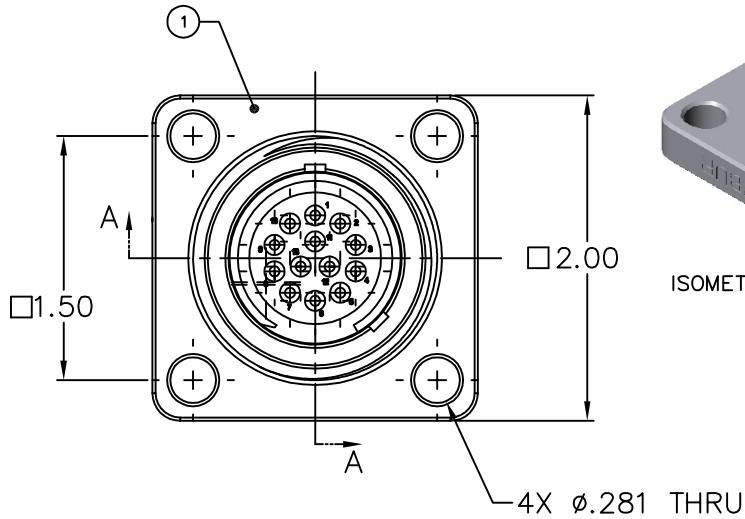

40-406-001-00

MILLENNIUM
SERIES

30-FR/BUR

NOTES: UNLESS OTHERWISE SPECIFIED.

1. MATES WITH 30-CP.
2. SEE 30-RIP DATA SHEETS (40-450-001-00) FOR AVAILABLE INSERTS.

ISOMETRIC VIEW SHOWN ASSEMBLED FOR REFERENCE ONLY

QTY REQD	CAGE CODE	PART OR IDENTIFYING NO.	NOMENCLATURE OR DESCRIPTION	MATERIAL SPECIFICATION	ZONE	ITEM NO
1		59A-026	O-RING, 2-020	BUNA 70		6
1		56B-009	SNAP RING, UR-106-S	302 S.S.		5
2		59A-092	O-RING, 2-023	BUNA 70		4
1		59A-101	O-RING, 2-024	BUNA 70		3
1		30-RIP	INSERT ASSY., PIN, 30 CONNECTOR	VARIOUS		2
1		24E-190	SHELL, 30-FR/BUR, BURTON BASE	316 S.S.		1