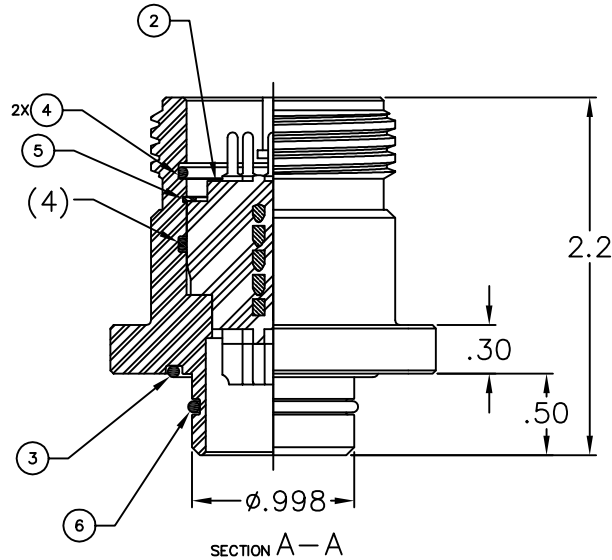

40-406-001-00

MILLENNIUM
SERIES

30-FR/BUR

NOTES: UNLESS OTHERWISE SPECIFIED.

1. MATES WITH 30-CP.
2. SEE 30-RIP DATA SHEETS (40-450-001-00) FOR AVAILABLE INSERTS.

ISOMETRIC VIEW SHOWN ASSEMBLED FOR REFERENCE ONLY

QTY REQD	CAGE CODE	PART OR IDENTIFYING NO.	NOMENCLATURE OR DESCRIPTION	MATERIAL SPECIFICATION	ZONE	ITEM NO
1		59A-026	O-RING, 2-020	BUNA 70		6
1		56B-009	SNAP RING, UR-106-S	302 S.S.		5
2		59A-092	O-RING, 2-023	BUNA 70		4
1		59A-101	O-RING, 2-024	BUNA 70		3
1		30-RIP	INSERT ASSY., PIN, 30 CONNECTOR	VARIOUS		2
1		24E-190	SHELL, 30-FR/BUR, BURTON BASE	316 S.S.		1